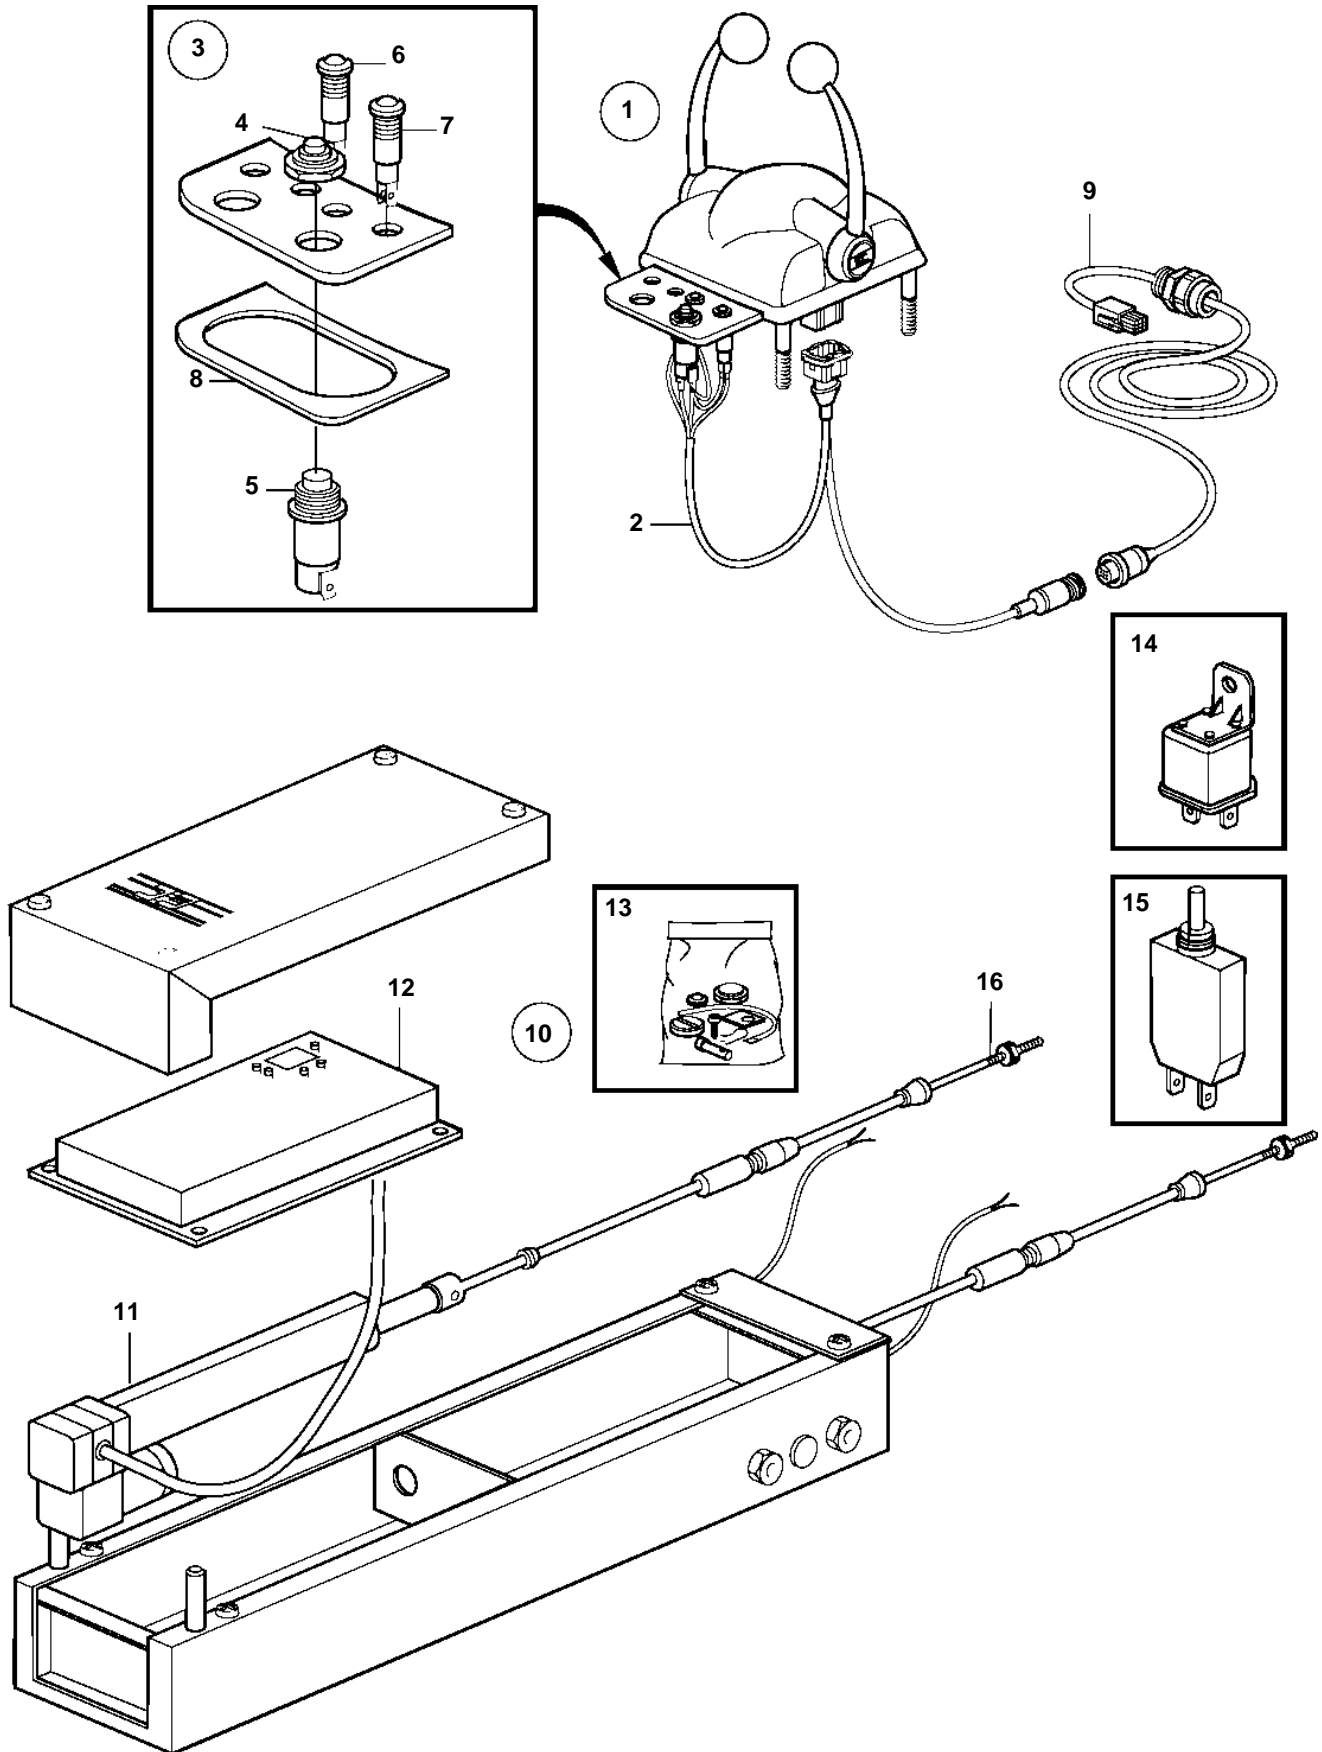

KAD32P-A, KAMD43P-A, KAD43P-A

KAD32P-A, KAMD43P-A, KAD43P-A

REF	PART NO.	QTY	DESCRIPTION	SEE SEC.	NOTES
1	3861026	2	Engine speed control	5094	REPL BY 874663. For double steering positions.
1	874663	2	Control Comps. not spec.		
2	3860490	4	Cable harness		For double steering positions.
3	3860492	2	Panel		For double steering positions.
4	828586	4	· Nut		For double steering positions.
5	828718	4	· Switch		For double steering positions.
6	3860539	4	· Lamp		For double steering positions.
7	3860540	4	· Lamp		For double steering positions.
8	3860542	2	· Gasket		For double steering positions.
9	3860494	X	Cable harness		L=5m
	3860495	X	Cable harness		L=10m
	3860496	X	Cable harness		L=15m
	3860497	X	Cable harness		L=20m
	3860498	X	Cable harness		L=25m
10	3860487	2	Control system		For double steering positions.
11	3860533	4	· Actuator		For double steering positions.
12	3860534	2	· Unit		For double steering positions.
13	3860535	2	· Small parts kit		For double steering positions.
14	841177	1	Relay		For double steering positions.
15	966689	1	Fuse		For double steering positions.
16		X	Control cable	231	